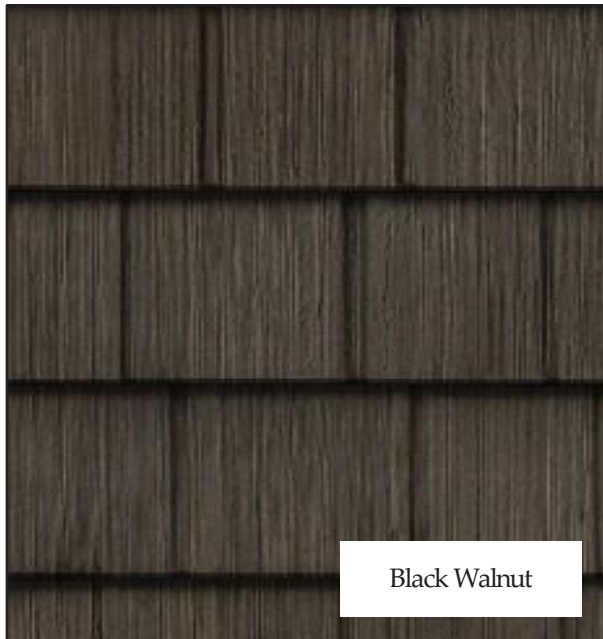

08/20/19

Iconic
Island Dwellings

PVC Stocked Shakes

PVC Non-Stocked Shakes

* Images are representations only - please see physical samples for correct coloring/patterns

08/20/19

Iconic
Island Dwellings

Shingles *Stocked Colours*

Non-Stocked Colours

Metal Roof

* Images are representations only - please see physical samples for correct coloring/patterns

08/20/19

Iconic Island Dwellings

250-871-7766

Iconicislanddwellings.ca
Courtenay Vancouver Island