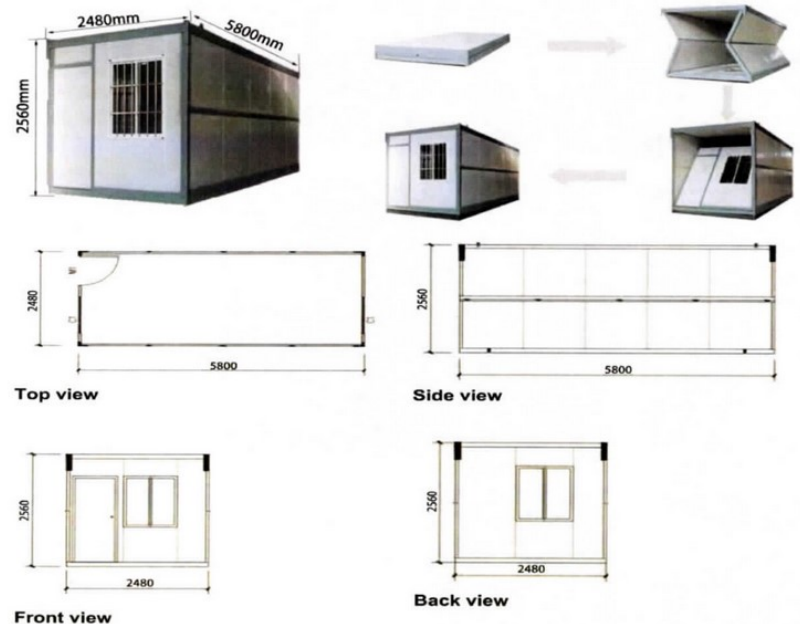

# Insta-room

Looking for something to store extra lawn equipment or tool shop, need an office, studio or small store, or just needing extra storage area.

Three choices to choose:

- Main Door & Window
- Front Sliding Glass Door
- Front Sliding Glass Door & Side Windows

*Imagine the possibilities.*

Our Pop-Up *Insta-rooms* provide you with the extra storage you have always dreamed about! They are all 20' x 8' x 8'6" and come with two plugs, a small strip LED light bar, aluminum windows & not to mention they have an R10 value! The floor is a fireproof glass magnesium floor board and the walls & roof are 2" sandwich panel with rock wall glass insulation wrapped in a steel sheet.

## DIMENSIONS:

•Container: 20'x 8' x 8.6'

## MATERIALS:

- Walls: 2.5" Glass Wool Insulation
- Steel Sheet Exterior
- Floor: 18mm Thick Fiber Cement Board