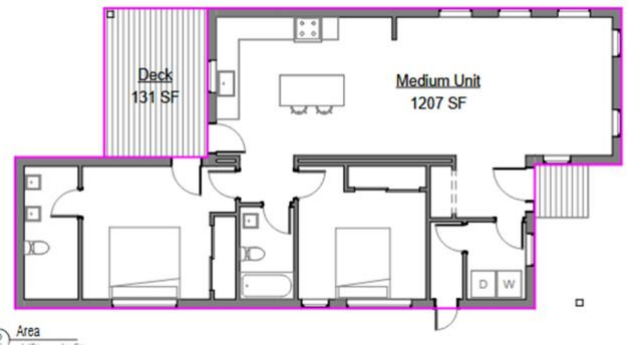

The Flats of Cumberland

A New 56 Home Community Pre-Sales July 16th

Great Slaty

- 1252 square feet
- 3 bedrooms
- Two bathrooms
- Private access to exterior deck From Master Suite

Northern Flicker

- 1103 square feet
- Two bedrooms
- Two bathrooms
- Large deck off the

Lewis

- 973square feet
- Two bedrooms
- One bathroom
- Private covered deck

Visit us at 1355 Comox Road – Courtenay – From 1:00 to 4:00